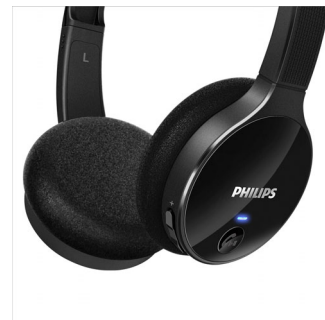

Soft cushions

Soft cushions for longer wearing comfort

Issue date 2016-07-25

Version: 2.0.6

12 NC: 8670 001 02741
EAN: 69 23410 72042 6

© 2016 Koninklijke Philips N.V.
All Rights reserved.

Specifications are subject to change without notice.
Trademarks are the property of Koninklijke Philips N.V.
or their respective owners.

www.philips.com