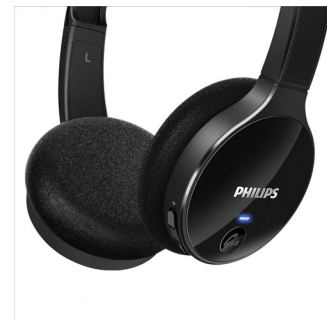

Soft cushions

Soft cushions for longer wearing comfort

Issue date 2017-03-16

Version: 4.4.8

12 NC: 8670 000 94562
EAN: 69 23410 71761 7

© 2017 Koninklijke Philips N.V.
All Rights reserved.

Specifications are subject to change without notice.
Trademarks are the property of Koninklijke Philips N.V.
or their respective owners.

www.philips.com