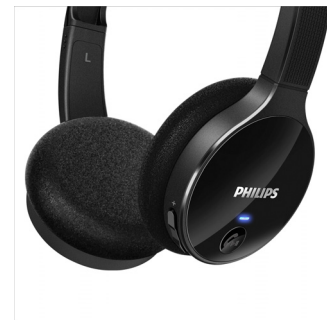

Soft cushions

Soft cushions for longer wearing comfort

Issue date 2016-07-15

Version: 4.4.8

12 NC: 8670 000 94562
EAN: 69 23410 71761 7

© 2016 Koninklijke Philips N.V.
All Rights reserved.

Specifications are subject to change without notice.
Trademarks are the property of Koninklijke Philips N.V.
or their respective owners.

www.philips.com