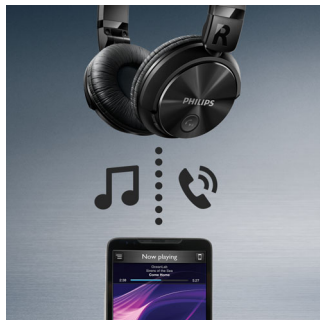

Highlights

32 mm speaker drivers

32 mm high-powered drivers deliver clear and powerful bass.

Adjustable ear shells, headband

Adjustable earshells and headband adapts to fit your head.

Bluetooth technology

Pair your headphones with any Bluetooth device for crystal clear music enjoyment that's wireless.

Soft ear cushions

Soft breathable ear cushions for long listening sessions and comfort.

Wireless music and calls

Simply pair your smart device with your headphones via Bluetooth and enjoy the freedom and pleasure of crystal clear music and phone calls — without the hassle of wires.