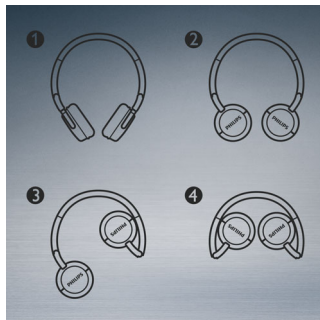

Flat folding design

Made to give you the best experience on the go, these headphones can be folded away for perfect portability and easy storage.