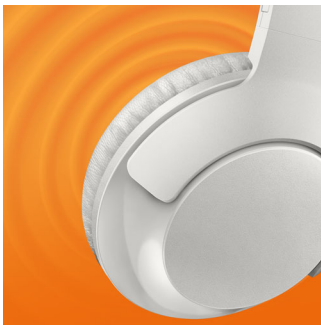

More bass

- Big, bold bass you can feel
- 32mm speaker drivers
- Great sound isolation for better listening experience

True comfort

- Adjustable earshells and headband for optimal comfort
- Control calls, music and volume with ear-shell switches
- Soft ear cushions for long-wearing comfort
- Flat folding design for easy portability
- Convenient hands-free calling

SHB3075WT/27

Highlights

12-hour playtime

With 12 hours of playtime, you'll have enough power to keep your music going all day.

32mm drivers

BASS+ headphones feature 32mm speaker drivers that produce big, pumping bass.

Adjustable fit

Designed for optimal fit, BASS+ headphones feature swiveling earshells and an adjustable headband to ensure a great fit for all wearers.

Big, bold bass

This is big, powerful bass that lets you really feel the beat. Don't let the sleek design fool you – specially tuned drivers and bass vents produce ultra-low end frequencies to create a unique BASS+ sound signature.