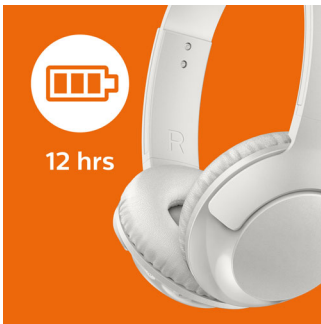

More bass

- Big, bold bass you can feel
- 32mm speaker drivers
- Great sound isolation for better listening experience

True comfort

- Adjustable earshells and headband for optimal comfort
- Control calls, music and volume with ear-shell switches
- Soft ear cushions for long-wearing comfort
- Flat folding design for easy portability
- Convenient hands-free calling

Wireless

- Bluetooth wireless technology
- Rechargeable battery offers up to 12 hours of playtime
- USB charging cable

PHILIPS

Wireless On Ear Headphone with mic
32mm drivers/closed-back On-ear, Soft ear cushions, Flat folding

SHB3075WT/27

Highlights

12-hour playtime

With 12 hours of playtime, you'll have enough power to keep your music going all day.

32mm drivers

BASS+ headphones feature 32mm speaker drivers that produce big, pumping bass.

Adjustable fit

Designed for optimal fit, BASS+ headphones feature swiveling earshells and an adjustable headband to ensure a great fit for all wearers.

Big, bold bass

This is big, powerful bass that lets you really feel the beat. Don't let the sleek design fool you – specially tuned drivers and bass vents produce ultra-low end frequencies to create a unique BASS+ sound signature.