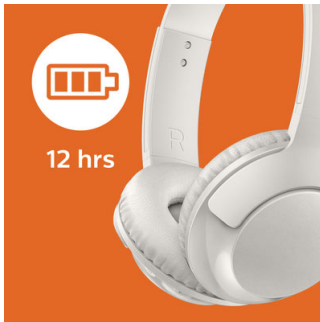

SHB3075WT

PHILIPS

Wireless On Ear Headphone with mic
32mm drivers/closed-back On-ear, Soft ear cushions, Flat folding

SHB3075WT/00

Highlights

12-hour playtime

With 12 hours of playtime, you'll have enough power to keep your music going all day.

32mm drivers

BASS+ headphones feature 32mm speaker drivers that produce big, pumping bass.

Adjustable fit

Designed for optimal fit, BASS+ headphones feature swiveling earshells and an adjustable headband to ensure a great fit for all wearers.