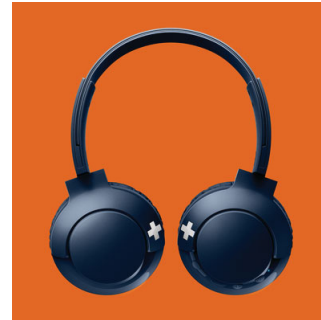

Bluetooth

Easily pair your headphones with any Bluetooth device for wireless music.

Button controls

Button controls on the right ear shell enable you to control music and calls with a press.

Flat folding

With their flat folding design, BASS+ headphones are easy to fold and store away, making them your ideal travel companion.

Hands-free calls

Convenient hands-free calling with mic and Bluetooth® 4.1

Soft cushions

Soft, breathable ear cushions provide great comfort over long listening sessions.

Specifications

Sound

- Acoustic system: Closed
- Magnet type: NdFeB
- Frequency response: 9 - 21 000 Hz
- Impedance: 32 ohm
- Speaker diameter: 32 mm
- Maximum power input: 40 mW
- Sensitivity: 103 dB
- Type: dynamic