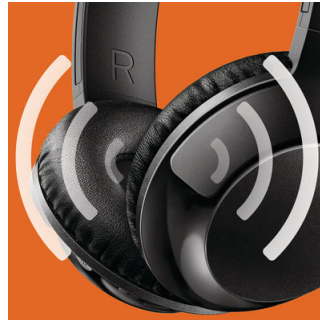

SHB3075BK/00

Highlights

12-hour playtime

With 12 hours of playtime, you'll have enough power to keep your music going all day.

32mm drivers

BASS+ headphones feature 32mm speaker drivers that produce big, pumping bass.

Adjustable fit

Designed for optimal fit, BASS+ headphones feature swiveling earshells and an adjustable headband to ensure a great fit for all wearers.

Big, bold bass

This is big, powerful bass that lets you really feel the beat. Don't let the sleek design fool you – specially tuned drivers and bass vents produce ultra-low end frequencies to create a unique BASS+ sound signature.