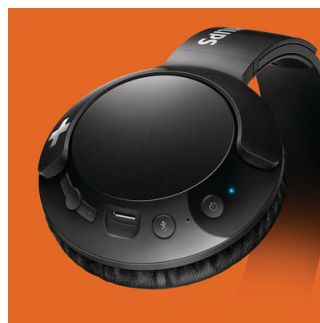

SHB3075BK/00

Highlights

12-hour playtime

With 12 hours of playtime, you'll have enough power to keep your music going all day.

32mm drivers

BASS+ headphones feature 32mm speaker drivers that produce big, pumping bass.

Adjustable fit

Designed for optimal fit, BASS+ headphones feature swiveling earshells and an adjustable headband to ensure a great fit for all wearers.

Big, bold bass

This is big, powerful bass that lets you really feel the beat. Don't let the sleek design fool you – specially tuned drivers and bass vents produce ultra-low end frequencies to create a unique BASS+ sound signature.

Bluetooth

Easily pair your headphones with any Bluetooth device for wireless music.

Button controls

Button controls on the right ear shell enable you to control music and calls with a press.

Flat folding

With their flat folding design, BASS+ headphones are easy to fold and store away, making them your ideal travel companion.