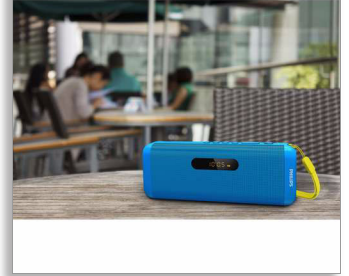

Philips
wireless portable speaker

Blue
USB

SD700A

Your all-in-one wireless portable speaker

Enjoy listening to music from the Philips all-in-one portable speaker. Play your favourite tunes via Bluetooth, USB, MicroSD card and audio-in connectivity. The speaker is compact, comes with a rechargeable battery and is available in a variety of colours.

Enjoy music from multiple sources

- Wireless music streaming via Bluetooth
- Easy playback from USB/MicroSD Card
- Built-in Digital FM radio
- Audio-in for easy portable music playback

Easy to use

- Built-in rechargeable battery
- Stereo headphone jack for better personal music enjoyment
- Clear and bright LED display

- Audio supported format: MP3
- Playback Media: USB flash drive, MicroSD card
- Playback mode: Fast forward and reverse, Next/previous track search, Play and Pause

Convenience

- Display type: LED display