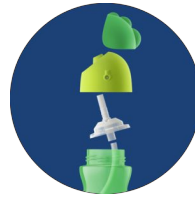

Ideal for active toddlers

The 10oz cup is the perfect size to keep your child hydrated throughout day and during active times. The flip top design keeps straw clean when out and about.

Bent straw for easy drinking

The lower part of the straw is bent so that the straw easily reaches the liquid which allows you to drink in a natural drinking position.

30-days money back guarantee

If not completely satisfied, return for a full refund within 30 days.

Anti-leak valve and flip top

The straw has an integrated anti-leak valve to prevent spills. The flip top protects the straw and prevents leakage on the go.

Specifications

Please note that this is a pre-sales leaflet. The contents of this leaflet reflect the best of our knowledge per date and country mentioned above. The contents of this leaflet are subject to change without notice. Philips does not accept any liability as to the contents of this leaflet.

What is included

Straw	1
Flip top	1
Cup	1

Development stages

Development stage	12m+
-------------------	------

Easy to clean and assemble

The Philips Avent My bendy straw cup can be easily assembled and disassembled. All parts are completely dishwasher safe, for your convenience.