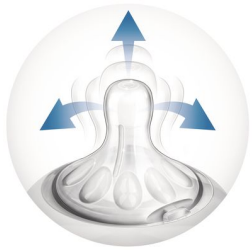

Vents air away from your baby's tummy

- Advanced anti-colic system with innovative twin valve

Easy to hold and grip in any direction

- Ergonomic shape for maximum comfort
- Simple to use and clean, quick and easy assembly

asimpleswitch.com

Highlights

Natural latch on

The wide breast shaped nipple promotes natural latch on similar to the breast, making it easy for your baby to combine breast and bottle feeding.

Unique comfort petals

Petals inside the nipple increase softness and flexibility without nipple collapse. Your baby will enjoy a more comfortable and contented feed.

Advanced anti-colic valve

Innovative twin valve designed to reduce colic and discomfort by venting air into the bottle and not baby's tummy.

Ergonomic shape

Due to the unique shape, the bottle is easy to hold and grip in any direction for maximum comfort, even for baby's tiny hands.

Simple to use and clean

Wide bottle neck makes filling and cleaning easy. Only a few parts for quick and simple assembly.