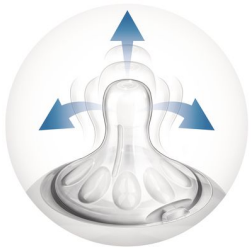

Unique comfort petals

Petals inside the nipple increase softness and flexibility without nipple collapse. Your baby will enjoy a more comfortable and contented feed.