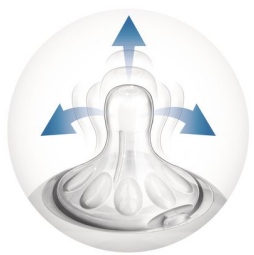

## Pharmaceutical grade glass

Fully recyclable, premium quality borosilicate glass to ensure the highest quality for ultimate purity.

## Natural latch on

The wide breast shaped nipple promotes natural latch on similar to the breast, making it easy for your baby to combine breast and bottle feeding.

## Unique comfort petals

Petals inside the nipple increase softness and flexibility without nipple collapse. Your baby will enjoy a more comfortable and contented feed.