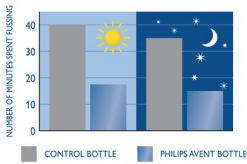

Easy to clean

- Only three components for ease of cleaning

To fit your baby's growing needs

- Five different nipple flow rates are available

Highlights

Significantly reduces fussing

Sleep and nutrition are vital to your baby's health and happiness. A randomised clinical trial was carried out to see whether infant feeding bottle design affects "infant behaviour". The Philips AVENT Classic baby bottle was shown to significantly reduce fussing by approximately 28 minutes a day as compared to the comparator bottle (46 min vs 74 min, $p=0.05$). This was especially true during night-time.