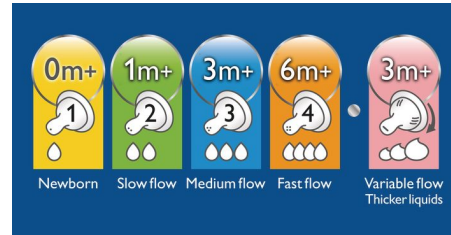

Fits your baby's growing needs

Five different nipple flow rates are available.