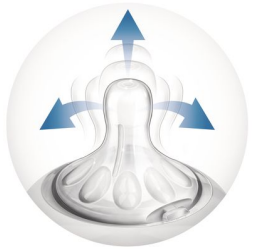

Unique comfort petals