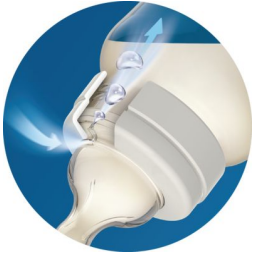

Clinically proven to reduce colic and discomfort*

- Anti-colic system proven to reduce colic*
- Fussing is reduced, especially at night

Easy to use, clean and assemble

- Ergonomic shape for easy holding
- Few parts for a quick and simple assembly
- Wide neck and only few parts for easy cleaning
- Leak-free for an enjoyable feeding

asimpleswitch.com

Highlights

Less colic

Unlike other bottles, the clinically proven anti-colic system is integrated into the teat, making it easier to assemble the bottle correctly. As your baby feeds, the unique valve on the teat opens to allow air into the bottle instead of your baby's tummy.