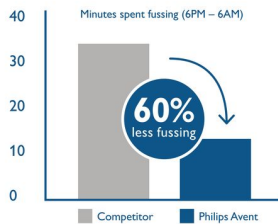

Less fussing

Philips Avent anti-colic bottle reduces fussing. Babies fed with Philips Avent anti-colic bottles experienced 60% less fussing at night, than babies fed with a leading competitor's vented bottle. *