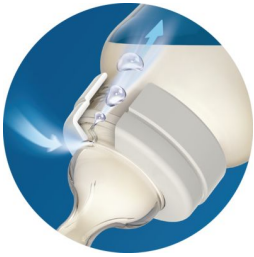

Clinically proven to reduce colic and discomfort*

- Anti-colic system proven to reduce colic*
- 60% less fussing at night*
- Ribbed texture prevents collapse for uninterrupted feeding
- Nipple shape designed for secure latch

asimpleswitch.com

Highlights

Less colic

Our clinically proven Airflex venting system is designed to reduce gas and colic. As your baby feeds, the valve integrated into the nipple flexes to allow air into the bottle to prevent vacuum build up and vents it towards the back of the bottle. It keeps air in the bottle and away from baby's tummy to help reduce gas, spit-up and burping.