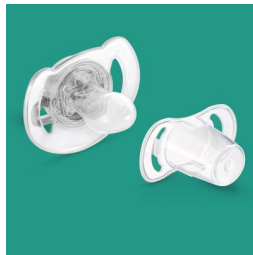

PHILIPS

AVENT

Classic soother

For essential comfort

0–6m

Orthodontic and BPA-Free

2 pack

SCF182/13

Designed for your baby's everyday comfort needs

Soother with colourful animal designs

Help meet your little one's essential soothing needs around the clock with the Philips Avent Classic soother. Available in a range of colours, our orthodontic collapsible teat respects your baby's natural oral development.

Orthodontic teat

Our collapsible silicone nipple has a symmetrical shape that respects your baby's palate, teeth and gums as he or she grows.

Made in the UK

You can be sure that your little one's comfort is in good hands. This soother was made at our award-winning site in the UK.*

Security handle

Our security handle lets you easily remove your baby's soother at any time. Even little hands can grab it!

Snap-on cap for hygiene

When the soother isn't in use, simply snap on the cap before storing to keep the teat safe and clean.