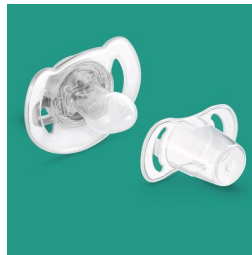

Snap-on cap for hygiene