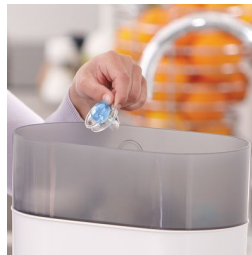

Easy to sterilise

Keeping your little one's Soothies and soothers clean is easy. Simply put them in your steriliser or submerge in boiling water.

Specifications

What is included

Classic soother: 2 pcs

Safety

Safety ring handle
BPA-free

Hygiene

Easy to clean
Can be sterilised
Dishwasher safe