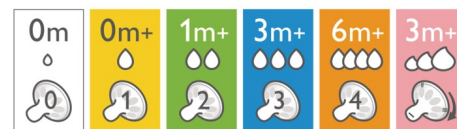

Highlights

Natural latch on

The wide breast shaped nipple promotes a natural latch on similar to the breast, making it easy for your baby to combine breast and bottle feeding.

Ultra soft nipple

The nipple has an ultra soft texture, designed to mimic the feel of the breast.

Flexible spiral design

Flexible spiral design, combined with our unique comfort petals to create a flexible nipple, allowing for a more natural feed without nipple collapse.

Anti-colic valve technology

Our unique anti-colic valve technology was designed to reduce colic and discomfort, by venting air away from your baby's tummy.

Choosing the right nipple

The Philips Avent Natural range offers different nipple softness and increasing flow rates for every development stage of your baby.

Ergonomic shape

Due to the unique shape, the bottle is easy to hold and grip in any direction for maximum comfort, even for baby's tiny hands.