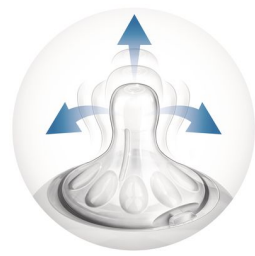

Innovative twin valve designed to reduce colic and discomfort by venting air into the bottle and not baby's tummy.

Curved brush head

Specially curved brush head and molded handle-tip reach the corners of all wide neck bottles, nipples and feeding products for thorough cleaning.

Holds enough formula for three 260 ml/ 9 oz feeds

The Philips Avent milk powder dispenser holds 3 pre-measured doses of milk powder - ideal for travel

Natural latch on

The wide breast shaped nipple promotes natural latch on similar to the breast, making it easy for your baby to combine breast and bottle feeding.

Unique comfort petals

Petals inside the nipple increase softness and flexibility without nipple collapse. Your baby will enjoy a more comfortable and contented feed.

Soothie pacifier 0-3 months

Used by medical professionals to calm newborns. Hospital grade silicone one piece construction, highly durable.