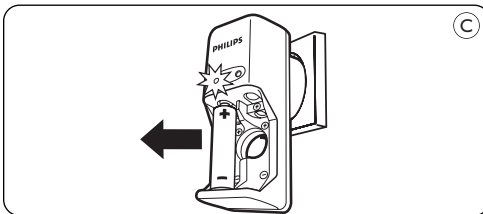

Battery charging times

Type	Size	Capacity	Charging time
NiMH	AA	2300 mAh	~ 32 hrs
NiMH	AA	2100 mAh	~ 30 hrs
NiMH	AA	1800 mAh	~ 25 hrs
NiMH	AA	1600 mAh	~ 22 hrs
NiMH	AA	1300 mAh	~ 18 hrs
NiMH	AAA	800 mAh	~ 25 hrs
NiMH	AAA	700 mAh	~ 22 hrs
NiCd	AA	1000 mAh	~ 14 hrs
NiCd	AAA	300 mAh	~ 9 hrs

Visit our website at: www.philips.com
Philips Consumer Electronics
P.O. Box 80002
5600 JB Eindhoven
The Netherlands

English

1 Your battery charger

2 Important safety instructions

⚠ Warning:

- Use to charge AA (1.2V, 600 - 2500 mAh, Ni-MH/Ni-Cd) and AAA (1.2V 100 - 1000 mAh, Ni-MH/Ni-Cd) rechargeable batteries only. For environmental reasons we advise the use of Ni-MH batteries only. Do not charge Alkaline, Zinc Carbon, Lithium or any other type of battery not specified on the charger. Other types of batteries might burst or leak causing personal injury.
- For proper battery insertion, please observe pole indications (+/-). See fig. A.
- Do not dispose of in fire, short circuit or open.
- Charge new batteries before using.
- Never alter the plug.
- Do not operate the charger if it has been subjected to shock or if it is damaged.
- Do not disassemble the charger.
- To avoid risk of electric shock, unplug the charger from the electrical outlet before cleaning or when not in use.
- This battery charger is for indoor use only. Do not expose the charger to rain or excessive moisture. Keep the charger away from dust and dirt, which can cause premature wear of parts or harm its normal operation.
- Never use the charger as a power source for any electrical equipment.
- Do not incinerate, disassemble or short circuit batteries since they may burst or release toxic materials.
- This charger is not intended for use by young children or infirm persons without supervision.
- Do not operate the charger if the plug is damaged.
- Do not charge AAA and AA batteries in the same slot.
- Do not charge damaged or leaking batteries.
- Charge Ni-Cd and Ni-MH batteries separately.
- Remove the batteries from the charger before it is scrapped. Dispose of the batteries safely.

3 Care

4 Operating instructions

General charging guidelines

- At the same time you can charge one or two AA or AAA batteries or one AA and one AAA battery.
- For long battery life, only charge empty batteries.
- When charging, ambient temperature should be between 0°C and 45°C (32°F and 113°F).
- You can charge batteries with different capacity (mAh) and size (AA/AAA) at the same time.

ⓘ Note:

Charging batteries

Battery charging times: See fig. D.

Visit our website at: www.philips.com

www.philips.com/support