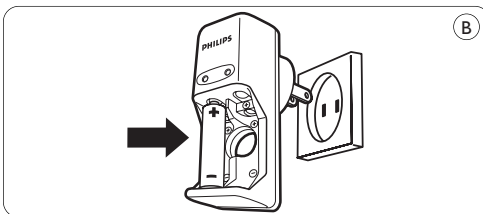

Battery charging times

Type	Size	Capacity	Charging time
NiMH	AA	2300 mAh	~ 32 hrs
NiMH	AA	2100 mAh	~ 30 hrs
NiMH	AA	1800 mAh	~ 25 hrs
NiMH	AA	1600 mAh	~ 22 hrs
NiMH	AA	1300 mAh	~ 18 hrs
NiMH	AAA	800 mAh	~ 25 hrs
NiMH	AAA	700 mAh	~ 22 hrs
NiCd	AA	1000 mAh	~ 14 hrs
NiCd	AAA	300 mAh	~ 9 hrs

Visit our website at: www.philips.com
Philips Consumer Electronics
P.O. Box 80002
5600 JB Eindhoven
The Netherlands

English

1 Your battery charger

2 Important safety instructions

⚠ Warning:

- Use to charge AA (1.2V, 600 - 2500 mAh, Ni-MH/Ni-Cd) and AAA (1.2V 100 - 1000 mAh, Ni-MH/Ni-Cd) rechargeable batteries only. For environmental reasons we advise the use of Ni-MH batteries only. Do not charge Alkaline, Zinc Carbon, Lithium or any other type of battery not specified on the charger. Other types of batteries might burst or leak causing personal injury.
- For proper battery insertion, please observe pole indications (+/-). See fig. A.
- Do not dispose of in fire, short circuit or open.
- Charge new batteries before using.
- Never alter the plug.
- Do not operate the charger if it has been subjected to shock or if it is damaged.
- Do not disassemble the charger.
- To avoid risk of electric shock, unplug the charger from the electrical outlet before cleaning or when not in use.
- This battery charger is for indoor use only. Do not expose the charger to rain or excessive moisture. Keep the charger away from dust and dirt, which can cause premature wear of parts or harm its normal operation.
- Never use the charger as a power source for any electrical equipment.
- Do not incinerate, disassemble or short circuit batteries since they may burst or release toxic materials.
- This charger is not intended for use by young children or infirm persons without supervision.
- Do not operate the charger if the plug is damaged.
- Do not charge AAA and AA batteries in the same slot.
- Do not charge damaged or leaking batteries.
- Charge Ni-Cd and Ni-MH batteries separately.
- Remove the batteries from the charger before it is scrapped. Dispose of the batteries safely.

3 Care

4 Operating instructions

General charging guidelines

- At the same time you can charge one or two AA or AAA batteries or one AA and one AAA battery.
- For long battery life, only charge empty batteries.
- When charging, ambient temperature should be between 0°C and 45°C (32°F and 113°F).
- You can charge batteries with different capacity (mAh) and size (AA/AAA) at the same time.

ⓘ Note:

Charging batteries

Battery charging times: See fig. D.

Visit our website at: www.philips.com

www.philips.com/support