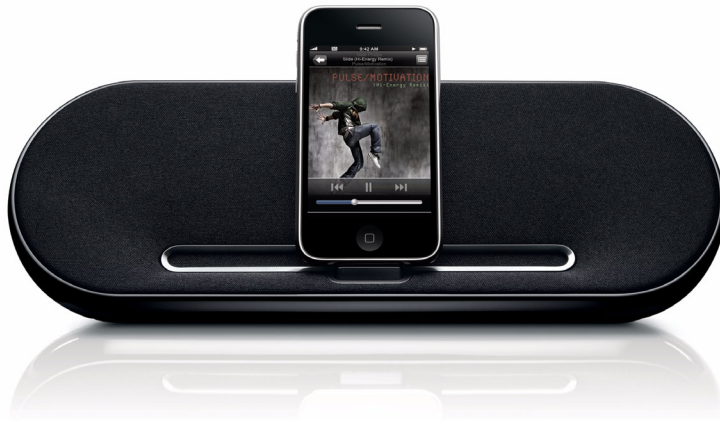

Philips Fidelio
docking speaker

Fidelio

SBD7500

Obsessed with sound

Docking speaker designed to go places

Compact and extremely portable, this docking speaker is no lightweight when it comes to performance. Designed to travel it delivers surprisingly powerful sound from your iPhone/ iPod - letting you enjoy great music wherever life takes you.

Sound that blows you away

- wOOx technology for rich yet precise bass without distortion
- DBB to preserve low tones for deep bass at any volume level
- Shielding technology to block mobile phone interference

Made to go places

- Elegant, slim and compact design to fit into any briefcase

Truly portable and versatile

- Battery or AC power option for music enjoyment anywhere
- Dock any iPod/iPhone, even in its case
- AUX-in for easy connection to almost any electronic device
- Free DockStudio app for internet radio & other cool feature

Dynamic Bass Boost (DBB)

Dynamic Bass Boost maximizes your music enjoyment by emphasizing the bass content of the music throughout the range of volume settings - from low to high - at the touch of a button! Bottom-end bass frequencies usually get lost when the volume is set at a low level. To counteract this, Dynamic Bass Boost can be switched on to boost bass levels, so you can enjoy consistent sound even when you turn down the volume.