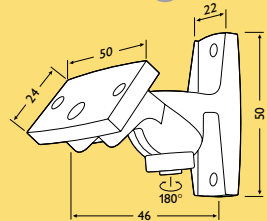

SBC 8805

- Motorised turntable that operates with any remote control
- Rotates precisely through 70 degrees
- Wide base (34 cm) for maximum stability
- Suitable for TVs weighing up to 55 kg
- Mains operated