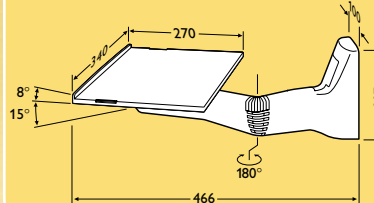

SBC VS400

Double-swivel!

- Supports 21" TV sets weighing up to 25 kg
- Folds flat to the wall for optimum utilisation of space
- Retaining strap secures TV in position
- Can be expanded with universal support brackets for VCR, tuner, amplifier, etc.
- Concealed cable system

SBC VS300/00R

- Ideal for 17" TV sets weighing up to 25 kg
- Folds flat to the wall to save space
- Retaining strap prevents TV from slipping
- Extendible with universal support brackets for VCR, tuner, amplifier, etc.
- Concealed cable system