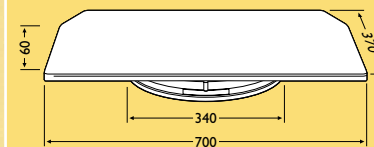

SBC 8806

- Very robust TV turntable that rotates 360 degrees on a steel pivot
- Metal ball-bearings enable finger-touch turning
- Coated in non-scratch thermoplastic
- Supports TVs up to 150 kg in weight

SBC VT500

- Electronic TV turntable with durable MDF top-plate that operates with any remote control
- Rotates precisely through 70 degrees
- Provides maximum viewing comfort from your chair
- Suitable for TVs up to 55 kg in weight