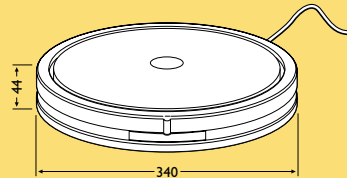

SBC 8805

- Motorised turntable that operates with any remote control
- Rotates precisely through 70 degrees
- Wide base (34 cm) for maximum stability
- Suitable for TVs weighing up to 55 kg
- Mains operated