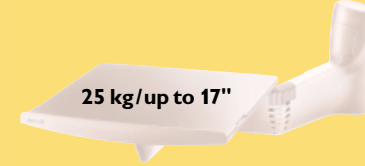

The Philips Neo-LITE™ TV and audio/video supports

SBC VS500

Double-swivel!

- Ideal for 25" TV sets weighing up to 40 kg
- Folds flat to the wall to save space
- Heavy-duty retaining strap prevents TV from slipping
- Extendible with universal support brackets for VCR, tuner, amplifier, etc.
- Concealed cable system

SBC VS400

Double-swivel!

- Supports 21" TV sets weighing up to 25 kg
- Folds flat to the wall for optimum utilisation of space
- Retaining strap secures TV in position
- Can be expanded with universal support brackets for VCR, tuner, amplifier, etc.
- Concealed cable system

SBC VS300/00R

- Ideal for 17" TV sets weighing up to 25 kg
- Folds flat to the wall to save space
- Retaining strap prevents TV from slipping
- Extendible with universal support brackets for VCR, tuner, amplifier, etc.
- Concealed cable system

SBC VS300/00W

- Ideal for 17" TV sets weighing up to 25 kg
- Folds flat to the wall to save space
- Retaining strap prevents TV from slipping
- Extendible with universal support brackets for VCR, tuner, amplifier, etc.
- Concealed cable system