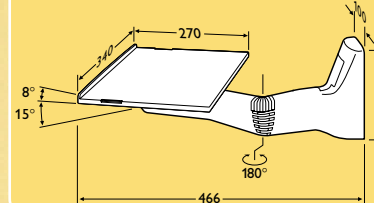

SBC VS300/00R

- Ideal for 17" TV sets weighing up to 25 kg
- Folds flat to the wall to save space
- Retaining strap prevents TV from slipping
- Extendible with universal support brackets for VCR, tuner, amplifier, etc.
- Concealed cable system

SBC VS300/00W

- Ideal for 17" TV sets weighing up to 25 kg
- Folds flat to the wall to save space
- Retaining strap prevents TV from slipping
- Extendible with universal support brackets for VCR, tuner, amplifier, etc.
- Concealed cable system