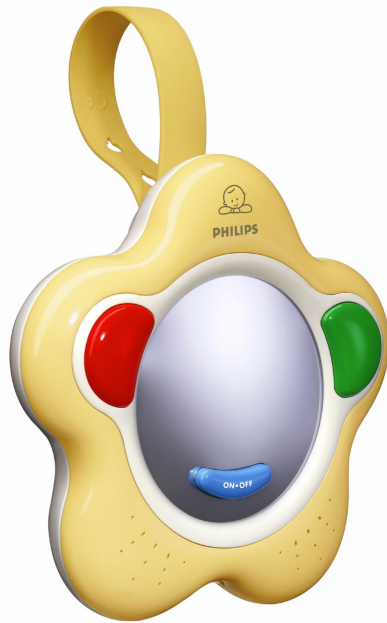

Philips  
Magic Mirror

SBCSC910

## Triggers Baby's 1st Sounds & Words

Playing is essential for baby's development. By encouraging hand eye coordination and speech, Philips' learning toys help your baby develop skills, confidence and personality while having fun doing so!

### **Fun for your baby to play with**

- Your baby hears your voice while falling asleep
- Replays pre-recorded soothing sounds for babies
- Complies with all relevant toy standards for child safety

### **Totally safe to play with**

- Unbreakable mirror uses flexible plastic instead of glass
- Complies with all relevant toy and safety standards

**PHILIPS**