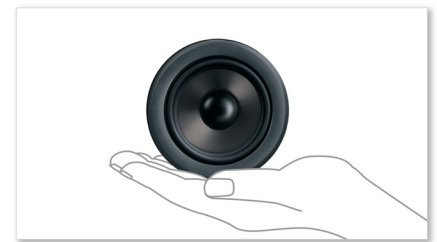

Lightweight, portable design

The durable, lightweight material and design mean you can carry the speakers with you wherever you go.

Mobile phone shielding

Mobile phone shielding technology is an advanced circuitry design that cuts out mobile phone interference to ensure static free sound

Integrated cable management

Integrated cable management means the product is designed to hold the cords to keep everything neat and organized for travel or storage.

Issue date 2013-05-10

Version: 2.0.7

12 NC: 8670 000 72189
UPC: 6 09585 20401 0

© 2013 Koninklijke Philips Electronics N.V.
All Rights reserved.

Specifications are subject to change without notice.
Trademarks are the property of Koninklijke Philips Electronics N.V. or their respective owners.

www.philips.com