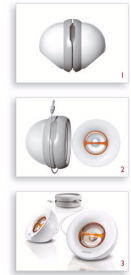

Philips
Portable Speaker System

SBA1500

Portable & powerful

Boost your music

Play extra powerful, rich sound to thrill your friends - these speakers come with their own power pack to amplify the music, which also neatly clips together with the speakers for true compact portability. Take them anywhere.

For superb music pleasure

- Boost your music with the integrated amplifier
- Powerful speaker drivers for ultra realistic sound
- Bass pipe emphasizes low tones for a clear, realistic sound
- Wide stereo sound stage when speakers placed apart.

Share your music anywhere

- Small and lightweight for carrying in your pocket or bag
- Universal use with all portable entertainment equipment

Always ready to go

- Amplifier protects and stores the speakers and cables
- Plug & play with all portable music devices
- Works with or without batteries for extra convenience

PHILIPS
sense and simplicity