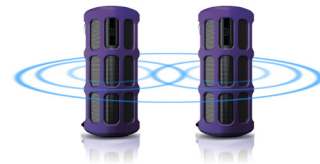

Motion sensor

SHOQBOX is equipped with a motion sensor. Simply swipe over the sensor from left to right or right to left, to skip to the next or last track. Put your hand over the sensor for a second to pause the music. Do it again to put it back on. Easy gesture control allows you to control your music the simplest way.

Built-in mic

With its built-in microphone, it also works as a speaker phone. When a call comes in, the music is put on pause and you can talk via the speaker. Call for a business meeting. Or, call your friend from a party. Either way, it works great.

You can pair 2 SHOQBOX speakers with the smart sensor for a stereo system of Left and Right channels. Simply place the two speakers side by side and swipe your hands over both sensors from outside in simultaneously. Perfect for a party or gathering. Enjoy big stereo sound from music, movies and games.