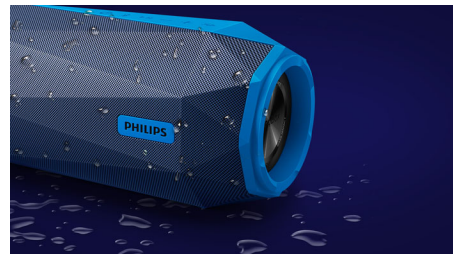

Multicolor LED lights

Step into the light and feel the power of pounding beats and blazing lights. Uniquely engineered multicolor LEDs pulse to the rhythm of the beat, bringing your music to life and adding another dimension to the party. Or

SB500A/00

if you'd rather dance in the dark, that's fine too - just flip a switch and it's lights out.

Outdoor toughness

Waterproof, shockproof and party proof. The SB500 is built to survive. With an IPX7 rating, it can handle being held in water up to 1 meter deep for 30 minutes. So having it in the shower, or at the beach, is easy. The SB500 has also survived "torture chamber" testing, proving it can take a knocking and keep on rocking.

SHOQ mode

Get ready for the SHOQ...click, boom! With just a push of a button, you'll trigger the integrated SHOQ mode to instantly max the sound levels. Blow the roof off the party and feel the rush of extreme loudness! Cut through the neighborhood noise without any dirty distortion - SB500 gives you quality sound and high-impact bass at any volume.