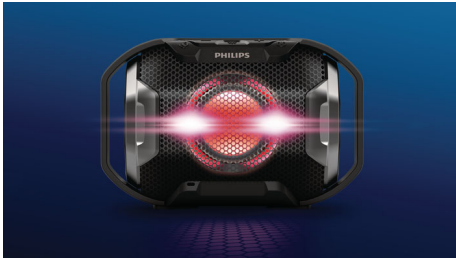

Blazing lights

Step into the light and feel the power of pounding beats and blazing lights. Multiple colors pulse to the rhythm of the beat, bringing your music to life and adding another dimension to the party. Or if you'd rather dance in the dark, that's fine too - just flip a switch and it's lights out.