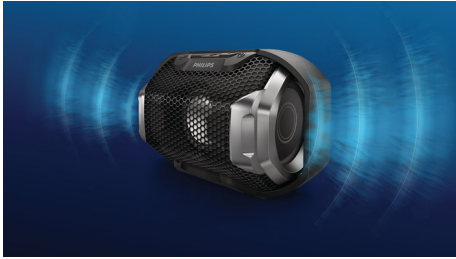

## Shocking beats, blazing lights

Get ready to unleash the beats! Philips ShoqBox SB300 cranks out explosive, pumping bass through twin bass radiators. Amp up the energy with lights that pulse to the beat. Rugged, shockproof and waterproof - take the party anywhere.

### Start the party anywhere

- Light it up! Multi-colored lights blaze to the beat
- Built outdoor tough - rugged, shockproof, water resistant
- Built-in rechargeable battery keeps the party pumping

### Simple to use

- Wireless music streaming via Bluetooth
- Built-in microphone for hands-free calls
- Audio input for easy connection to almost any device

## Explosive beats

With its 1.5-inch full-range front firing speaker driver and large twin bass radiators at the sides of the speaker for extra bass boost and extension, the ShoqBox SB300 packs power with impressive precision.