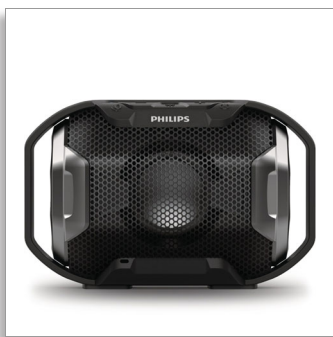

Philips ShoqBox  
wireless portable speaker

**Bluetooth®**

Waterproof, shockproof  
Multi-colored lights

**SB300B**

## Shocking beats, blazing lights

Get ready to unleash the beats! Philips ShoqBox SB300 cranks out explosive, pumping bass through twin bass radiators. Amp up the energy with lights that pulse to the beat. Rugged, shockproof and waterproof - take the party anywhere.

### Shockingly big beats

- Powerful sound from front-firing speaker
- Explosive beats blast through twin bass radiators

## Explosive beats

With its 1.5-inch full-range front firing speaker driver and large twin bass radiators at the sides of the speaker for extra bass boost and extension, the ShoqBox SB300 packs power with impressive precision.