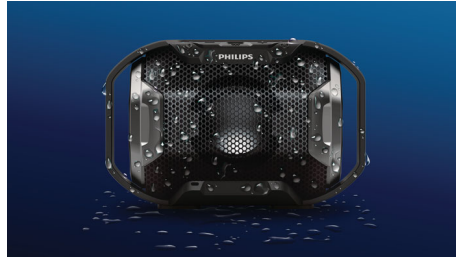

Outdoor toughness

Built durable and tough enough for any adventure. Take it to the streets or into the wilderness. This speaker can handle it. Meeting strict IPX7 standards for water resistance you can even take it underwater, up to 1-meter deep for 30 minutes. And if you drop the speaker while dropping the beat, don't worry, it's shockproof.

Built-in rechargeable battery

Play music out loud - anytime, anywhere. The built-in rechargeable battery lets you enjoy your personal music without the fuss of entangled power cords and the inconvenient search for an electrical outlet. Enjoy great music with the freedom of portability now.

Bluetooth wireless

Bluetooth is a short range wireless communication technology that is both robust and energy-efficient. The technology allows easy wireless connection to iPod/iPhone/iPad or other Bluetooth devices, such as smartphones, tablets or even laptops. So you can enjoy your favorite music, sound from video or game wireless on this speaker easily.

Hands-free calls

With its built-in microphone, this speaker also works as a speaker phone. When a call comes in, the music is put on pause and you can talk via the speaker. Call for a business meeting. Or, call your friend from a party. Either way, it works great.

SB300B/37

Specifications

Compatibility

- iPad: iPad 1, iPad 2, new iPad, iPad mini, iPad with Retina display, iPad Air, iPad Air 2, iPad mini 2, iPad mini 3
- iPhone: iPhone 3, iPhone 3GS, iPhone 4, iPhone 4S, iPhone 5, iPhone 5C, iPhone 5S, iPhone 6, iPhone 6 Plus, iPhone 6S, iPhone 7, iPhone 7 Plus
- iPod touch: 3rd generation or later
- Android tablets & smartphones: with Android 2.1 and Bluetooth 2.1 or above
- other Bluetooth-enabled device
- work with: Bluetooth 4.0 or below

Connectivity

- Bluetooth profiles: A2DP, AVRCP, HFP
- Bluetooth range: Line of sight, 20m or 66ft
- Audio in (3.5mm)

Convenience

- Water resistance: IPX7
- Shock resistant
- Built-in microphone: for speaker conference

Sound

- Output power (RMS): 4W
- Sound System: Stereo
- Speakers: 1 x 1.5" full range driver and 2 passive radiators

Power

- Operating time on battery: 8 hr
- Battery type: built-in Li-ion

Accessories

- Included accessories: USB cable for PC charging, World Wide Warranty leaflet, Quick install guide

Dimensions

- Product dimensions (WxDxH): 117 x 74 x 77 mm
- Product weight: 0.23 kg
- Packaging dimensions (WxDxH): 143 x 91 x 90 mm
- Weight incl. Packaging: 0.35 kg

Design and finishing

- Color: Black

Issue date 2020-07-09

Version: 2.1.3

12 NC: 8670 001 44498
UPC: 8 89446 00831 9

© 2020 Koninklijke Philips N.V.
All Rights reserved.

Specifications are subject to change without notice.
Trademarks are the property of Koninklijke Philips N.V.
or their respective owners.

www.philips.com