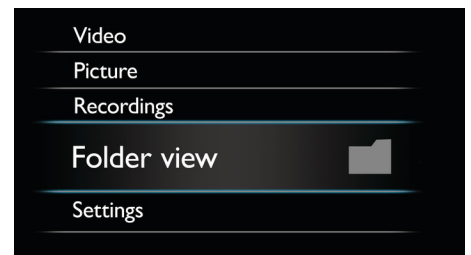

Folder view

Folder view is an optional directory view of the GoGear player that lets you view all the files on your player as if it were a computer. Once you select Folder view, opening any supported file (i.e. music, pictures or videos) is as easy as selecting the file and hitting Play.