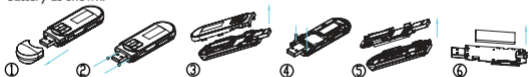

Need help?

User Manual

See the user manual stored on this player.

Online

Go to www.philips.com/welcome

Register your product

Since it is possible for you to upgrade your product, we recommend that you register your product on www.philips.com/welcome so we can inform you as soon as new free upgrades become available.

Recycling the product and the built-in battery

All our products are designed and manufactured with high quality materials and components, which can be recycled and reused.

The crossed-out wheel bin symbol on a product means that the product is subject to the European Directive 2002/96/EC. This symbol can also be used in combination with a chemical symbol, which means that the product complies with the environmental directive for that chemical.

Never dispose of your product with other household waste. Inform yourself or ask your dealer about local environmentally safe recycling regulations. The correct disposal of your old product helps prevent potentially negative consequences for the environment and human health.

Your product contains a built-in rechargeable battery covered by the European Directive 2006/66/EC, which cannot be disposed with normal household waste.

To safeguard the functionality and safety of your product, always bring your product to an official collection point or service centre where a professional can remove / replace the battery as shown:

Please inform yourself about the local rules on separate collection of batteries because the correct disposal will help prevent negative consequences for the environmental and human health.

Be responsible
Respect copyrights

Specifications are subject to change without notice.
Trademarks are the property of Koninklijke Philips
Electronics N.V. or their respective owners
© 2009 Koninklijke Philips Electronics N.V.
All rights reserved.

www.philips.com

Printed in China
wk9295