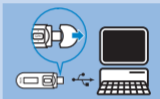

Connect and charge

The GoGear SA011 has a built-in battery that can be charged through the USB port of a computer.

Connect the Player to a computer

- 1 Pull off the USB cap.
- 2 Connect the USB plug to a spare USB port on your computer.
>The GoGear SA011 charges.