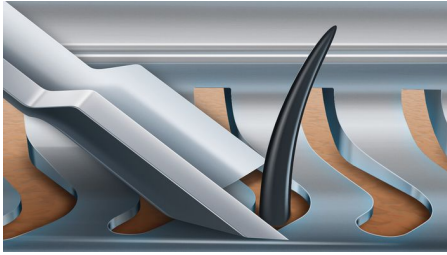

## Superior closeness in a single pass Even on 3-day beards

The Shaver 9850 is the ultimate shaving experience. Its unique contour-detect technology, combined with specially upgraded V-track Precision Blades PRO, creates an unbeatably close and comfortable shave, especially on a 1-3 day beard.

## V-Track Precision Blades PRO

Upgraded V-Track Precision Blades PRO gently captures each hair regardless of its length, from 1 day up to 3 day stubble. Cuts 30% closer\* in fewer strokes, leaving your skin smooth and comfortable. The blades also self-sharpen to ensure a premium shave day after day.