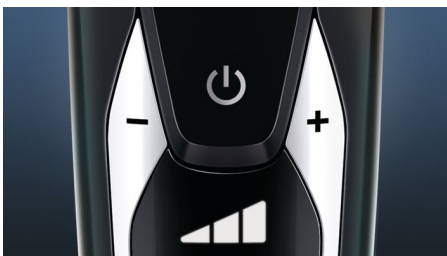

Personal Comfort Settings

Choose between normal or sensitive to create a shaving experience that best suits your skin. If you're in a hurry, select the fast setting to save some time.