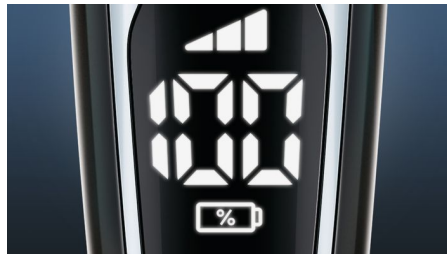

## Personal Comfort Settings

Choose between normal or sensitive to create a shaving experience that best suits your skin. If you're in a hurry, select the fast setting to save some time.

## Digital display

The intuitive display shows relevant information, enabling you to get the best performance out of your shaver: - 3 digit (%) battery indicator - Cleaning Indicator - Battery Low Indicator - Replacement Head Indicator - Travel Lock Indicator