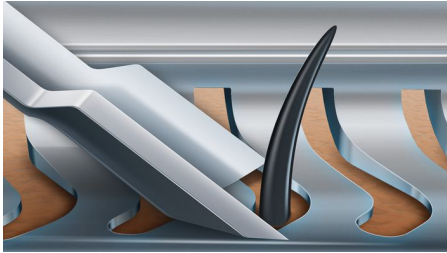

## V-Track blade system PRO

Get the perfect close shave. The V-Track Precision PRO Blades gently position each hair in the best cutting position, from 1 day up to 3 day beard and even the flat laying and different length of hairs. Cuts 30% closer\* in less strokes leaving your skin in great condition.

## 8-direction ContourDetectHeads

Follow every contour of your face and neck with 8-directional ContourDetect heads. You'll catch 20% more hairs with every pass. Resulting in an extremely close, smooth shave.