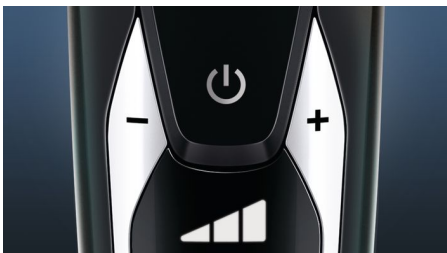

Personal comfort settings

Choose between 3 modes to customize your shave: Sensitive – for a gentle, yet thorough shave. Normal – for a thorough, everyday shave. Fast – for a quick shave that saves you time.