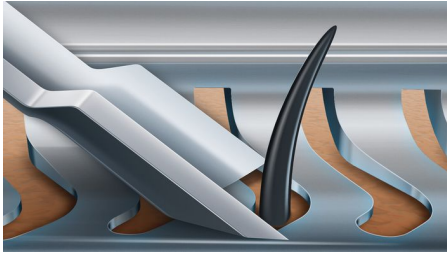

## Perfection in every pass

Cuts up to 20% more hair\* in a single pass

The Shaver 9000 is our most advanced shaver yet. The unique contour-detect technology offers exceptional coverage over every contour of your face, and the V-Track system guides hairs into the best cutting position for the closest shave.

## V-Track blade system PRO

Get the perfect close shave. The V-Track Precision PRO Blades gently position each hair in the best cutting position, from 1-day to 3-day beards, including flat-lying hairs and hairs of different lengths. Cuts 30% closer\* in fewer strokes, leaving your skin in great condition.