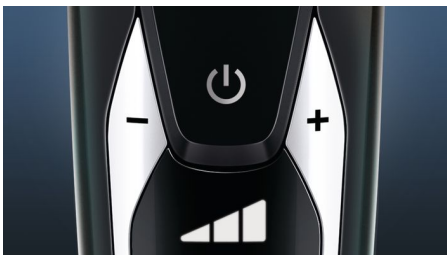

Personal comfort settings

Choose between 3 modes to customise your shave: Sensitive — for a gentle yet thorough shave. Normal — for a thorough, everyday shave. Fast — for a quick shave that saves you time.