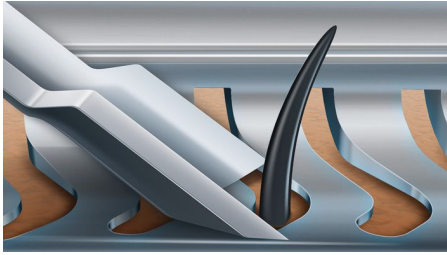

## Perfection in every pass

Cuts up to 20% more hair\* in a single pass

The Shaver 9000 is our most advanced shaver yet. The unique contour detect technology offers exceptionally coverage over every contour of your face, and the V-Track system guides hairs into the best cutting position for the closest result.

## V-Track blade system PRO

Get the perfect close shave. The V-Track Precision PRO Blades gently positions each hair in the best cutting position, from 1 day up to 3 day beard and even the flat laying and different length of hairs. Cuts 30% closer\* in less strokes leaving your skin in great condition.

## 8-direction ContourDetectHeads

Follow every contour of your face and neck with 8-directional ContourDetect heads. You'll catch 20% more hairs with every pass. Resulting in an extremely close, smooth shave.