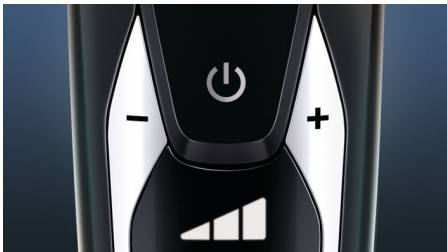

Personal Comfort Settings

Customize your shave by choosing the speed setting that best fits you: Sensitive – for a gentle, yet thorough shave. Normal – for a thorough – everyday shave. Fast – for a quick shave that saves you time.