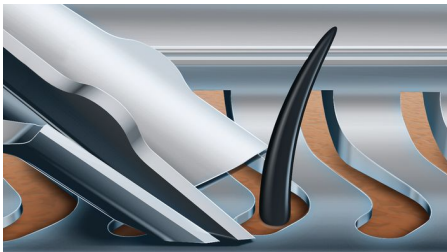

## Perfection in every pass

Cuts up to 20% more hair\* in a single pass

Our most advanced shaving system, the Series 9000 cuts hairs up to 30% closer to skin with its V-Track precision blades\*. The shaving heads, with contour detect technology, move in 8 directions to cut up to 20% more hair in a single pass\*.

### Designed for perfection

- Uniquely designed shaving system cuts hairs up to 30% closer
- Heads move in 8 directions for an extremely close result

## Contour Detect Technology

Follow every contour of your face and neck with 8-directional ContourDetect technology. You'll catch 20% more hairs\* in a single pass, resulting in an extremely close, smooth shave.

## V-Track Precision Blades

The V-Track Precision Blades collect hair in the optimal cutting position, resulting in a more comfortable shave that's 30% closer\*. The blades also self-sharpen to ensure a premium shave day after day.