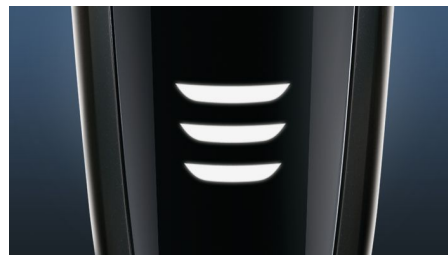

## Aquatec Wet & Dry

Choose how you prefer to shave. With the Aquatec Wet & Dry seal, you can opt for a quick yet comfortable dry shave. Or you can shave wet – with gel or foam – even under the shower.

## SmartClick precision trimmer

Click on our skin-friendly Precision Trimmer to finish your look. It's ideal for maintaining your mustache and trimming your sideburns.

## 3 level LED display

The intuitive display shows relevant information, enabling you to get the best performance out of your shaver: - 3-level battery and travel lock indicators - Cleaning Indicator - Battery Low Indicator - Replacement Head Indicator