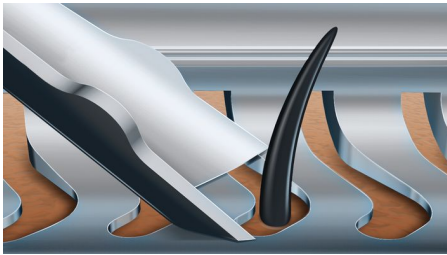

### Easy to use

- Intuitive icons make the functions easy to use
- 50 minutes cordless shaving after a one-hour charge
- Shaver can be rinsed clean under the tap
- With 2 year guarantee

### Get the most of your shaver

- Click-on trimmer for perfect mustache and sideburn trimming

## V-Track precision blade system

Get the perfect close shave. The V-Track Precision Blades gently positions each hair in the best cutting position, even the flat laying and different length of hairs. Cuts 30% closer in less strokes leaving your skin in great condition.

## 8-direction ContourDetectHeads

Follow every contour of your face and neck with 8-directional ContourDetect heads. You'll catch 20% more hairs with every pass. Resulting in an extremely close, smooth shave.