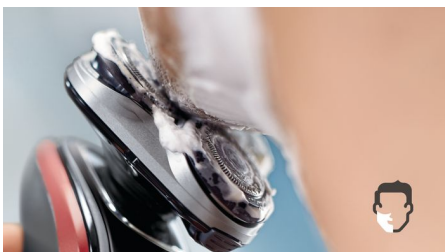

Use Wet & Dry

Shave in the shower. Or use with water, foam, or gel for a refreshing, comfortable shave.

SmartClick precision trimmer

Click on our skin-friendly precision trimmer to finish your look. It's ideal for maintaining your mustache and trimming your sideburns.