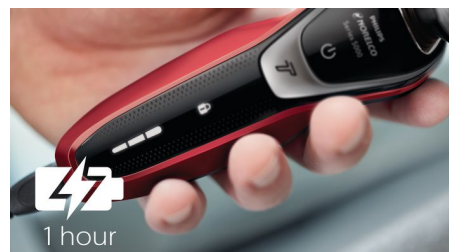

1-hour charging time

Shave longer with every charge, thanks to our powerful and long-lasting Lithium-ion battery. Do a quick charge for 5 minutes and you'll have enough power for one shave.