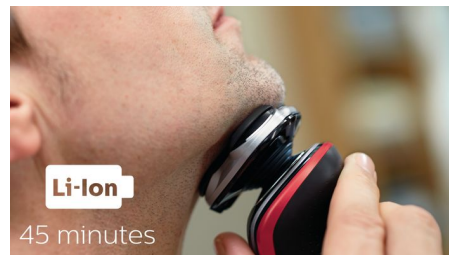

45 minutes of cordless shaving

A powerful Lithium-ion battery gives you more shaves per charge. You'll have 45 minutes of shaving time - that's around 15 shaves - after 1 hours of charging. Plug it in for 5 minutes and you'll have enough power for one shave.