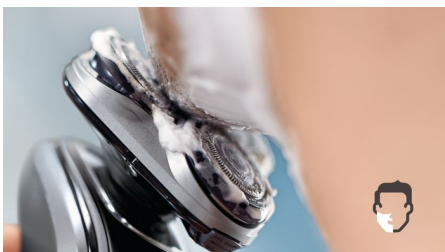

Use Wet & Dry

Shave in the shower. Or use with water, foam, or gel for a refreshing, comfortable shave.

SmartClick precision trimmer

Click on our skin-friendly precision trimmer to finish your look. It's ideal for maintaining your mustache and trimming your sideburns.