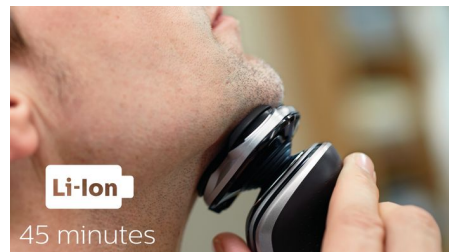

45 minutes of cordless shaving

A powerful Lithium-ion battery gives you more shaves per charge. You'll have 45 minutes of shaving time - that's around 15 shaves - after 1 hours of charging. Plug it in for 5 minutes and you'll have enough power for one shave.