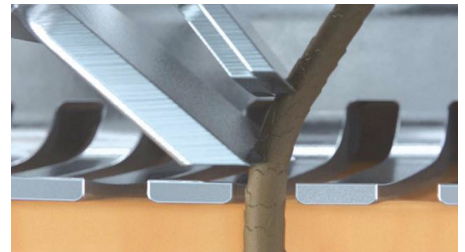

## Super Lift & Cut Action

Shave closer with the dual-blade Super Lift & Cut Action. The first blade raises each hair while the second blade comfortably cuts below skin level, for exceptionally smooth results.