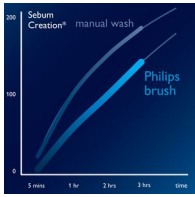

### Oil-control brush head

The rotating brush, that you use in combination with your own daily cleansing products, gives longer lasting oil-control effect which contributes to a healthy looking skin.