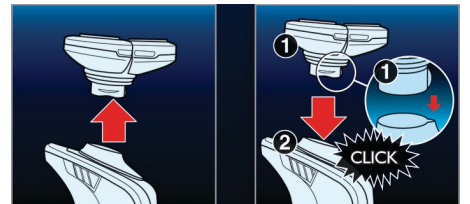

Super Lift & Cut Action

The dual-blade system built into our electric shaver lifts hairs to cut comfortably below skin level for a closer shave.

SkinGlide

The low-friction SkinGlide shaving surface slides smoothly along your skin for a close, easy shave.

UltraTrack Shaver Heads

Get a close shave that minimises skin irritation. The shaving head has 3 specialised tracks: slots for normal hair, channels for long or flat laying hair and holes for the shortest stubble on your face.

Aquatec

The Aquatec wet and dry seal lets you choose how you prefer to shave. You can get a comfortable dry shave or a refreshing wet shave using a shaving gel or foam for extra skin comfort.

Triple-Track shaving heads

The three shaving tracks of the Triple-Track shaving heads offer 50% more shaving surface than standard, single track rotary shaving heads.

Easy click off, click on

Easily renew your shaving unit using our click off, click on system.