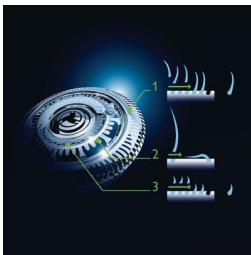

GyroFlex 3D Shaver

GyroFlex 3D contour-following heads of the shaver adjust seamlessly to every curve of your face, minimizing pressure and irritation on your skin.

UltraTrack Shaver Heads

Get a close shave that minimizes skin irritation. The shaving head has 3 specialized tracks: slots for normal hair; channels for long or flat laying hair; and holes for the shortest stubble on your face.

Super Lift & Cut Action

The dual blade system built into the Philips electric shaver lifts hairs to cut comfortably below skin level for a closer shave.

Aquatec

The Aquatec wet & dry seal of the electric shaver lets you choose how you prefer to shave. You can get a comfortable dry shave or a refreshing wet shave using a shaving gel or foam for extra skin comfort.

SkinGlide

The low-friction SkinGlide shaving surface of the electric shaver slides smoothly along your skin for a close easy shave.

Easy grip

The easy grip shaver handle has an ergonomic grip with anti-slip coating, ensuring close control for an extra precision shave.