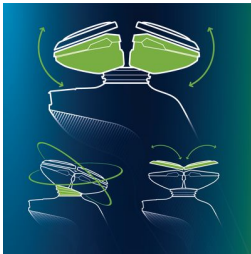

- Easy grip handle with ergonomic grip for close control
- Skin friendly precision trimmer
- click-on Beard Styler with 5 length settings

A brand new shave every day

- Jet Clean+ system cleans, lubricates and charges the shaver

GyroFlex 3D Shaver

GyroFlex 3D contour-following heads of the shaver adjust seamlessly to every curve of your face, minimizing pressure and irritation on your skin.

UltraTrack Shaver Heads

Get a close shave that minimizes skin irritation. The shaving head has 3 specialized tracks: slots for normal hair; channels for long or flat laying hair; and holes for the shortest stubble on your face.