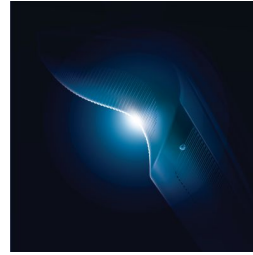

GyroFlex 3D Shaver

GyroFlex 3D contour-following heads of the shaver adjust seamlessly to every curve of your face, minimizing pressure and irritation on your skin.

UltraTrack Shaver Heads

Get a close shave that minimizes skin irritation. The shaving head has 3 specialized tracks: slots for normal hair; channels for long or flat laying hair; and holes for the shortest stubble on your face.

Super Lift & Cut Action

The dual blade system built into the Philips electric shaver lifts hairs to cut comfortably below skin level for a closer shave.

Aquatec

The Aquatec wet & dry seal of the electric shaver lets you choose how you prefer to shave. You can get a comfortable dry shave or a refreshing wet shave using a shaving gel or foam for extra skin comfort.

SkinGlide

The low-friction SkinGlide shaving surface of the electric shaver slides smoothly along your skin for a close easy shave.

Easy grip

The easy grip shaver handle has an ergonomic grip with anti-slip coating, ensuring close control for an extra precision shave.

Precision trimmer

The unique skin friendly precision trimmer system is built to avoid unnecessary skin contact. Easy to use for perfect moustache and sideburn trimming.

Beard Styler attachment

Skin friendly click-on Beard Styler to experience more facial styles: for anything from a 0.5mm 3-day beard to a 5mm short beard ; Rounded tips and adjustable comb to prevent skin irritation.