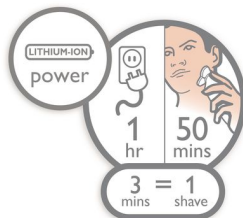

Cordless use - 50 mins

An energy-efficient, powerful lithium-ion battery gives you more shaves per charge. Charge it for an hour and you'll have up to 50

minutes of shaving time. Charge it for 3 minutes and you'll have enough power for one shave.

5 level battery indicator

The multi-level LED display shows when the battery is low, when you need a new head and when the travel lock is on. Travel lock prevents the product from turning on by accident. Press any button for 3 seconds to activate the travel lock, so the product doesn't get turned on accidentally. A red lock symbol shows when the travel lock is on.