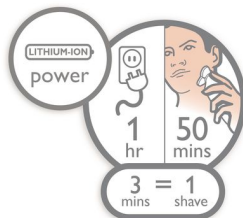

Cordless use - 50 mins

An energy-efficient, powerful lithium-ion battery gives you more shaves per charge. Charge it for an hour and you'll have up to 50

minutes of shaving time. Charge it for 3 minutes and you'll have enough power for one shave.

2 level battery indicator

The multi-level LED display shows when the battery is low, when you need a new head and when the travel lock is on. Travel lock prevents the product from turning on by accident. Press any button for 3 seconds to activate the travel lock, so the product doesn't get turned on accidentally. A red lock symbol shows when the travel lock is on.