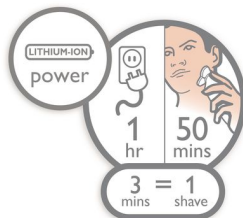

Cordless use - 50 mins

An energy-efficient, powerful lithium-ion battery gives you more shaves per charge. Charge it for an hour and you'll have up to

50 minutes of shaving time. Charge it for 3 minutes and you'll have enough power for one shave.

Two level battery indicator

The multi-level LED display shows when the battery is low, when you need a new head and when the travel lock is on. Travel lock prevents the product from turning on by accident. Press any button for 3 seconds to activate the travel lock so the product doesn't get turned on accidentally. A red lock symbol shows when the travel lock is on.