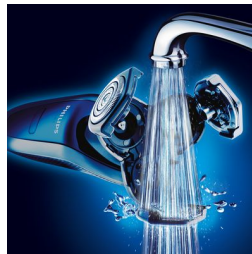

Triple-Track shaving heads

The three shaving tracks of the Triple-Track shaving heads offer 50% more shaving surface than standard, single track rotary shaving heads.

Super Lift & Cut technology

The dual blade system lifts hairs to cut comfortably below skin level.

Precision Cutting System

Ultra thin heads with slots to shave the long hairs and holes to shave even the shortest stubble.

Precision tube trimmer

Patented tube trimmer technology for great precision and maneuverability. Perfect for contouring and trimming moustache and sideburns.

Washable shaver

The waterproof shaver can be easily rinsed under the tap.

Specifications

Power system

Automatic selection: 100–240V
Charging time: 1 hour(s)
Rechargeable
Shaving time: up to 21 day(s)
Quick charge
Rechargeable Green Li-ion energy cells