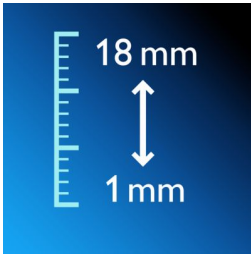

Create the look you want

- 18 secured length settings from 1mm up to 18mm

Provides optimal power

- Strong lithium-ion battery for optimal power use
- Use corded and cordless

Highlights

18 secured length settings

Select and locks your desired length within a versatile range of possible lengths.

Clear view hair chamber

Transparent hair chamber makes it easy to see when the chamber needs to be emptied.

Contour following comb

Specifications

Cutting system

Cutter width: 32 mm

Number of length settings: 18

Range of length settings: 1 up to 18 mm

Precision (size of steps): by 1 mm

Self-sharpening stainless steel blades

Cutting element: Stainless steel blades