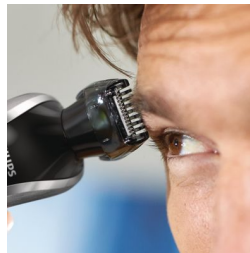

All-in-one beard, hair & body trimmer

10 in 1 complete trimmer for maximum versatility

Groom your beard, hair and body with this showerproof all-in-one trimmer. 10 different attachments give you the freedom to create different styles from head to toe, while turbo power helps you trim through thick hair evenly and gently.

Detail trimmer

Create fine lines, contours and details to define or change your style.

Detail foil shaver

Get rid of unwanted hairs with precision on small areas of your cheeks and chin, for a clean finish.

Detail comb

Precisely comb and trim your eyebrows and sideburns for a finished look.

Nose trimmer

Remove unwanted nose and ear hair, easily and comfortably.

Hair comb

Keep your haircut in style, or create a new one, by trimming to different lengths. The hair comb offers 18 length settings from 3mm to 20mm, with precisely 1mm between each setting.