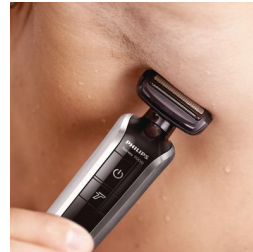

All-in-one beard, hair & body trimmer

10 in 1 complete trimmer for maximum versatility

Groom your beard, hair and body with this showerproof all-in-one trimmer. 10 different attachments give you the freedom to create different styles from head to toe, while turbo power helps you trim through thick hair evenly and gently.

Detail comb

Precisely comb and trim your eyebrows and sideburns for a finished look.

Nose trimmer

Remove unwanted nose and ear hair, easily and comfortably.

Hair comb

Keep your haircut in style, or create a new one, by trimming to different lengths. The hair comb offers 18 length settings from 3mm to 20mm, with precisely 1mm between each setting.

Bodygroomer

Shave any area below the neck with comfort. The bodygroomer's head is made from a hypo-allergenic foil and has rounded tips to protect your skin.

[asimpleswitch.com](https://www.asimpleswitch.com)