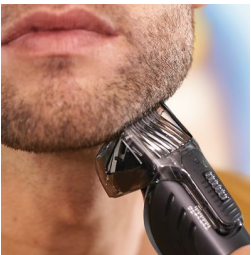

All-in-one beard, hair & body trimmer

10 in 1 complete trimmer for maximum versatility

Groom your beard, hair and body with this showerproof all-in-one trimmer. 10 different attachments give you the freedom to create different styles from head to toe, while turbo power helps you trim through thick hair evenly and gently.

Versatile

- Trim your face, neck and sideburns to complete your look
- 18 adjustable lengths (1-18 mm) for an even beard or stubble
- 12 adjustable lengths (1-12mm) for an even stubble
- Define sharp lines around your beard or goatee
- Shave small areas on your cheeks and chin with precision
- Tidy up your eyebrows and sideburns to an even length
- Gently get rid of unwanted nose and ear hair
- 18 adjustable lengths (3-20 mm) for an even haircut
- Shave your body with comfort while you are in the shower
- 10 adjustable lengths (3-12mm) for a comfortable body groom

Easy to use

- Skin-friendly, high-performance blades for a gentle trim
- 50 minutes of cordless use on a 1-hour charge
- Higher cutting speed to power through thick hair

asimpleswitch.com

Highlights

Full size metal trimmer

Use the full size metal trimmer without a comb to complete your style and get clean, sharp lines around the edges of your beard.

Beard & stubble comb

Trim your beard to exactly the length you want, by locking in the setting that suits your desired look. The beard & stubble comb offers 18 length settings from 1mm to 18mm, with precisely 1mm between each setting.